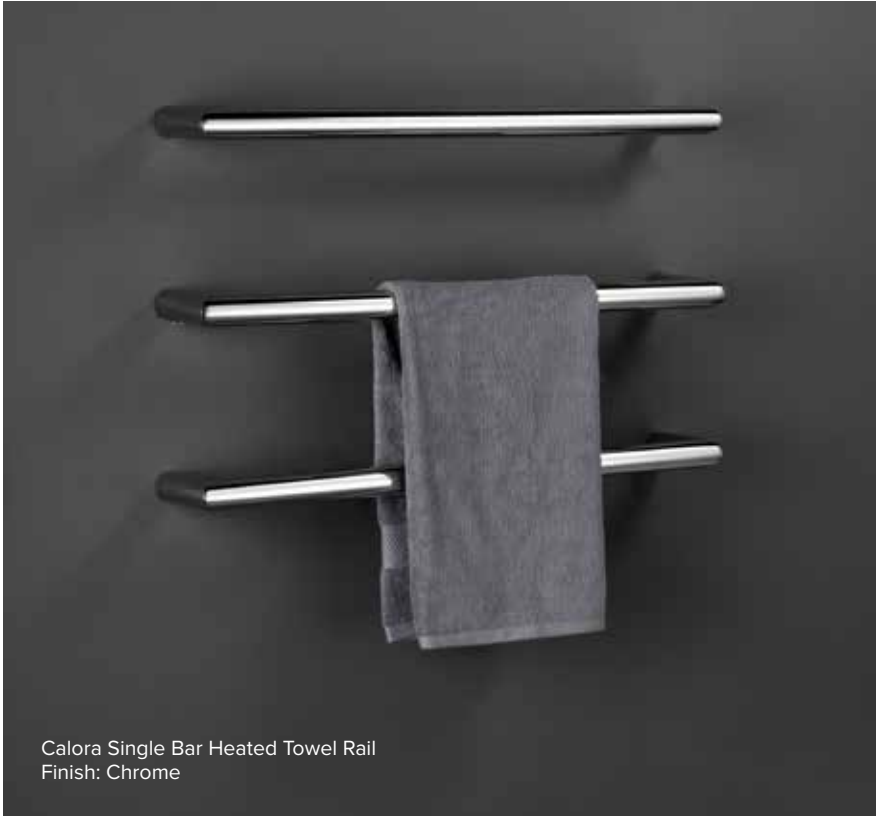

BRUSHED NICKEL:  
**HTR-1B-RD632.04**

GUN METAL:  
**HTR-1B-RD632.29**

BLACK:  
**HTR-1B-RD632.13**

BRUSHED BRASS:  
**HTR-1B-RD632.07**

BRUSHED CHOCOLATE:  
**HTR-1B-RD632.19**

Transformer available visit **ROBERTSON.CO.NZ** for more information.

Note: Product must be installed in accordance with local electrical regulations. A hard wired switch is required.

Calora Heated Towel Rail Ladder  
Finish: Chrome

Calora Single Bar Heated Towel Rail  
Finish: Chrome